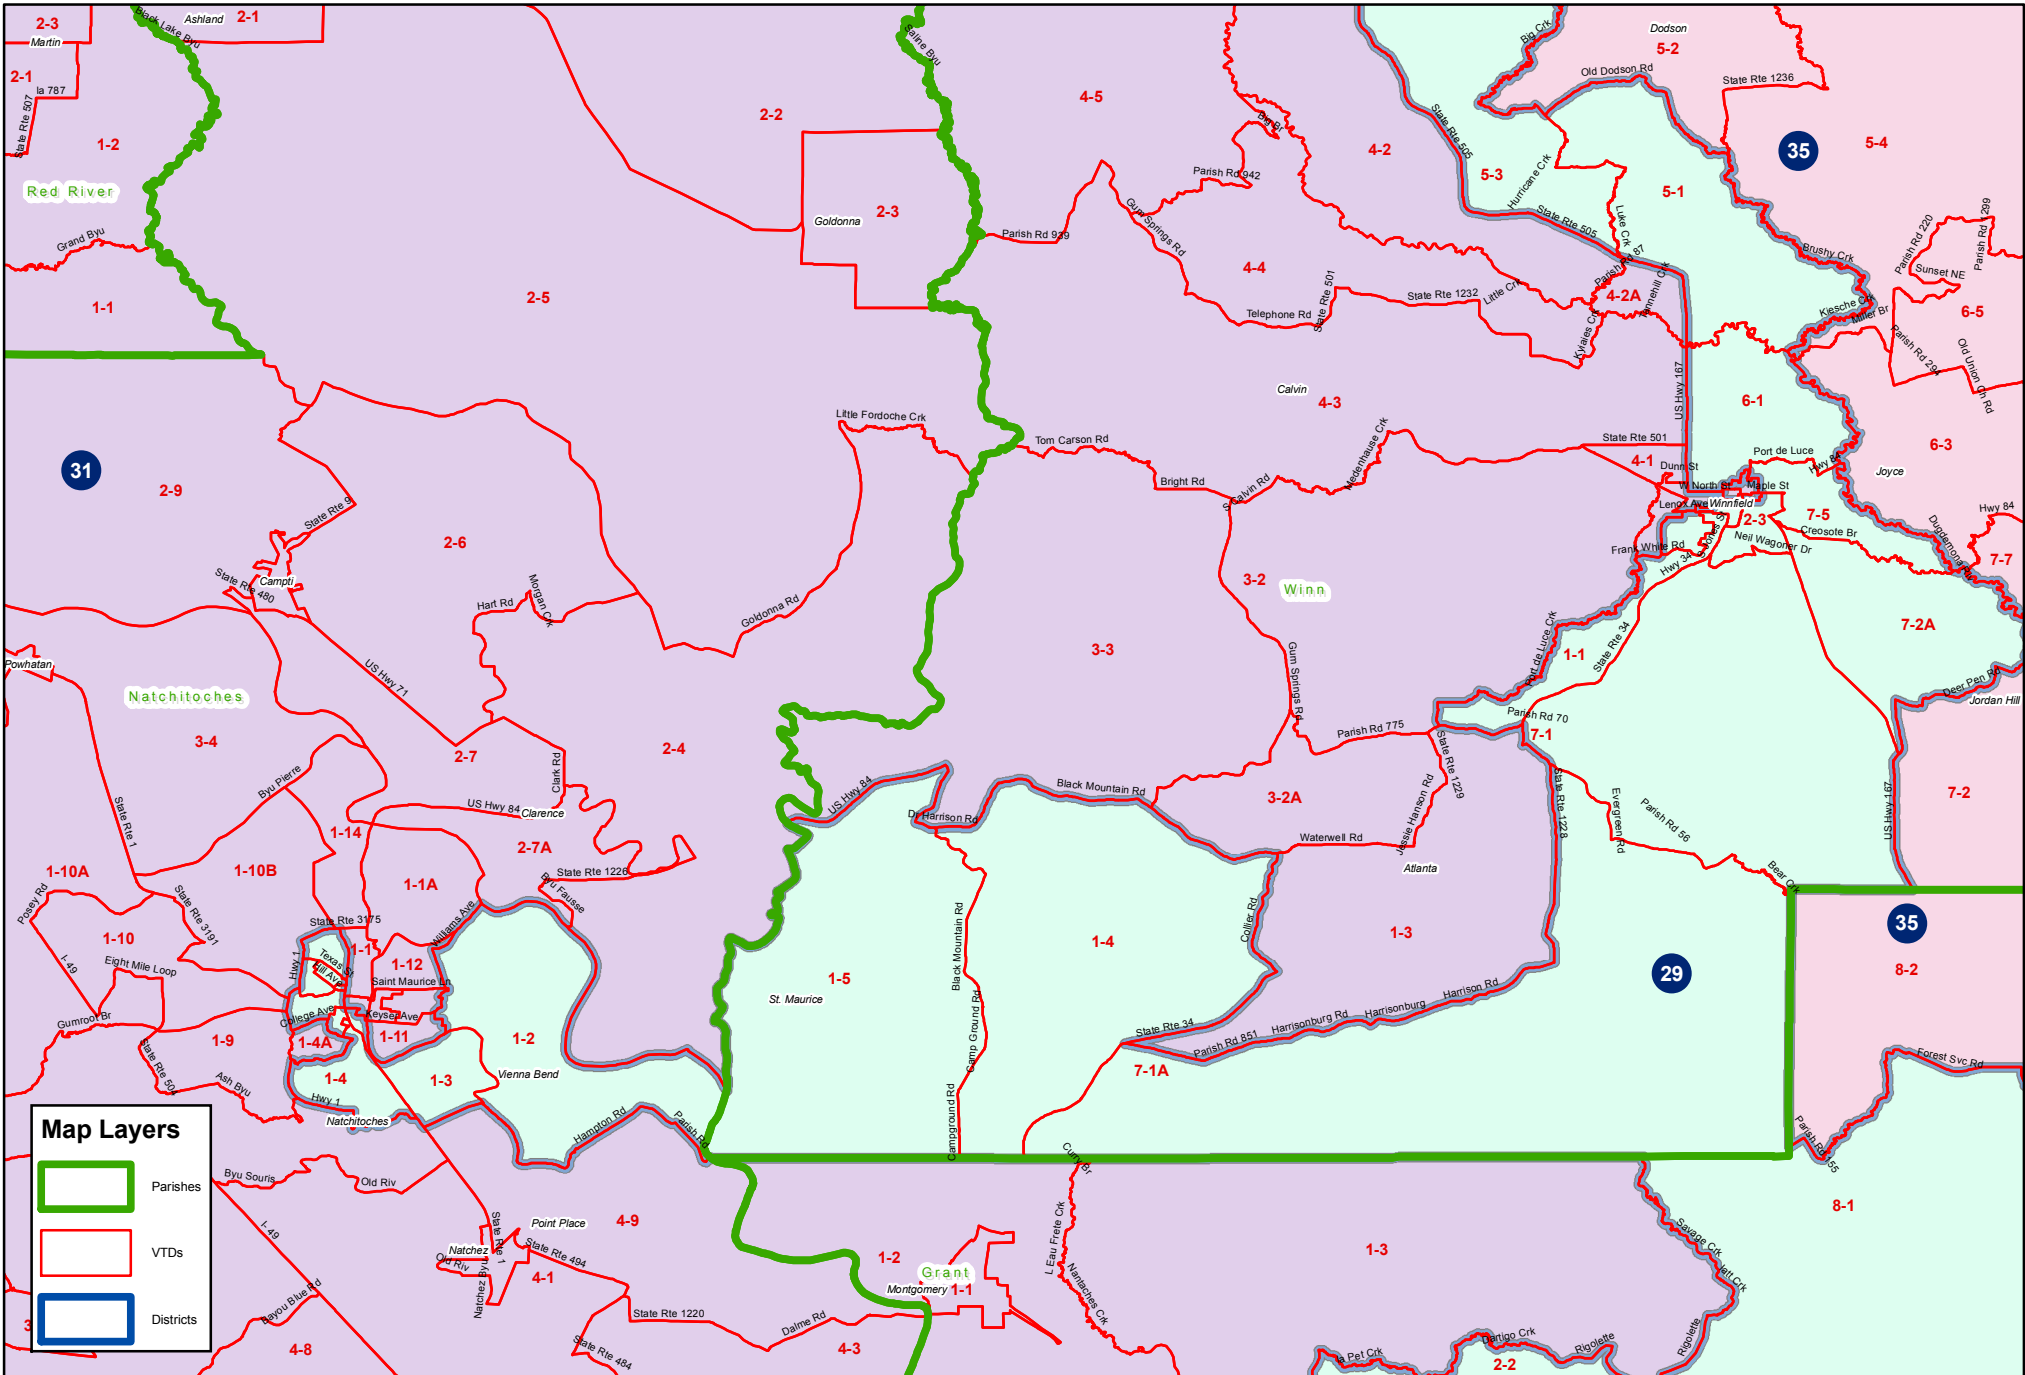

# Act 24 2011 1st E.S. (SB 1 Enrolled) Natchitoches Winnfield area

**Map Layers**

- Parishes
- VTDS
- Districts