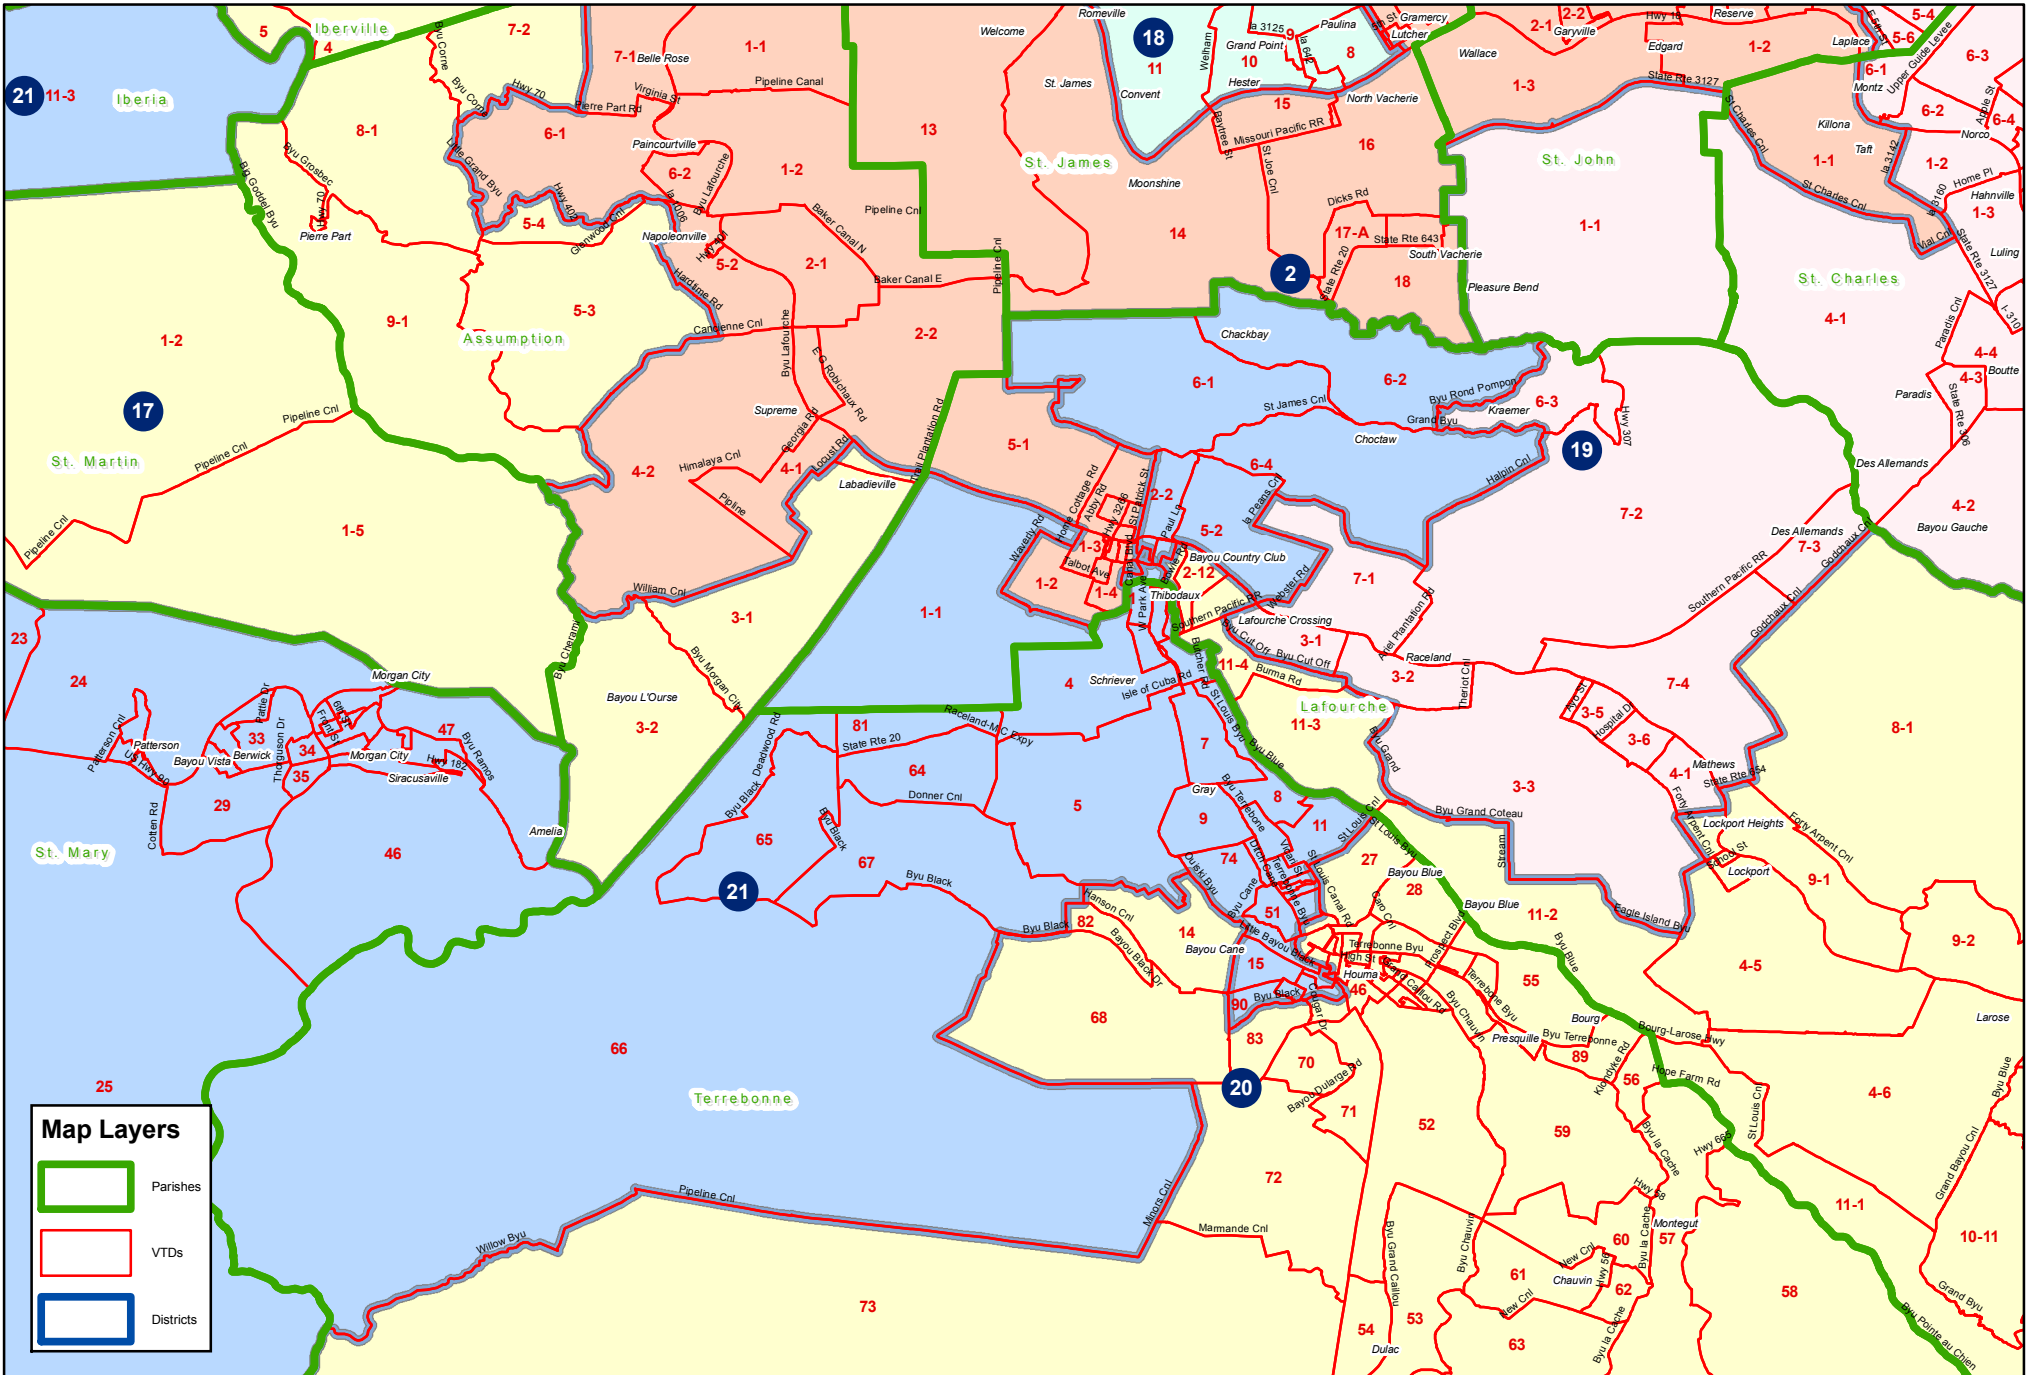

# Act 24 2011 1st E.S. (SB 1 Enrolled) Houma Thibodaux area

**Map Layers**

- Parishes
- VTDS
- Districts