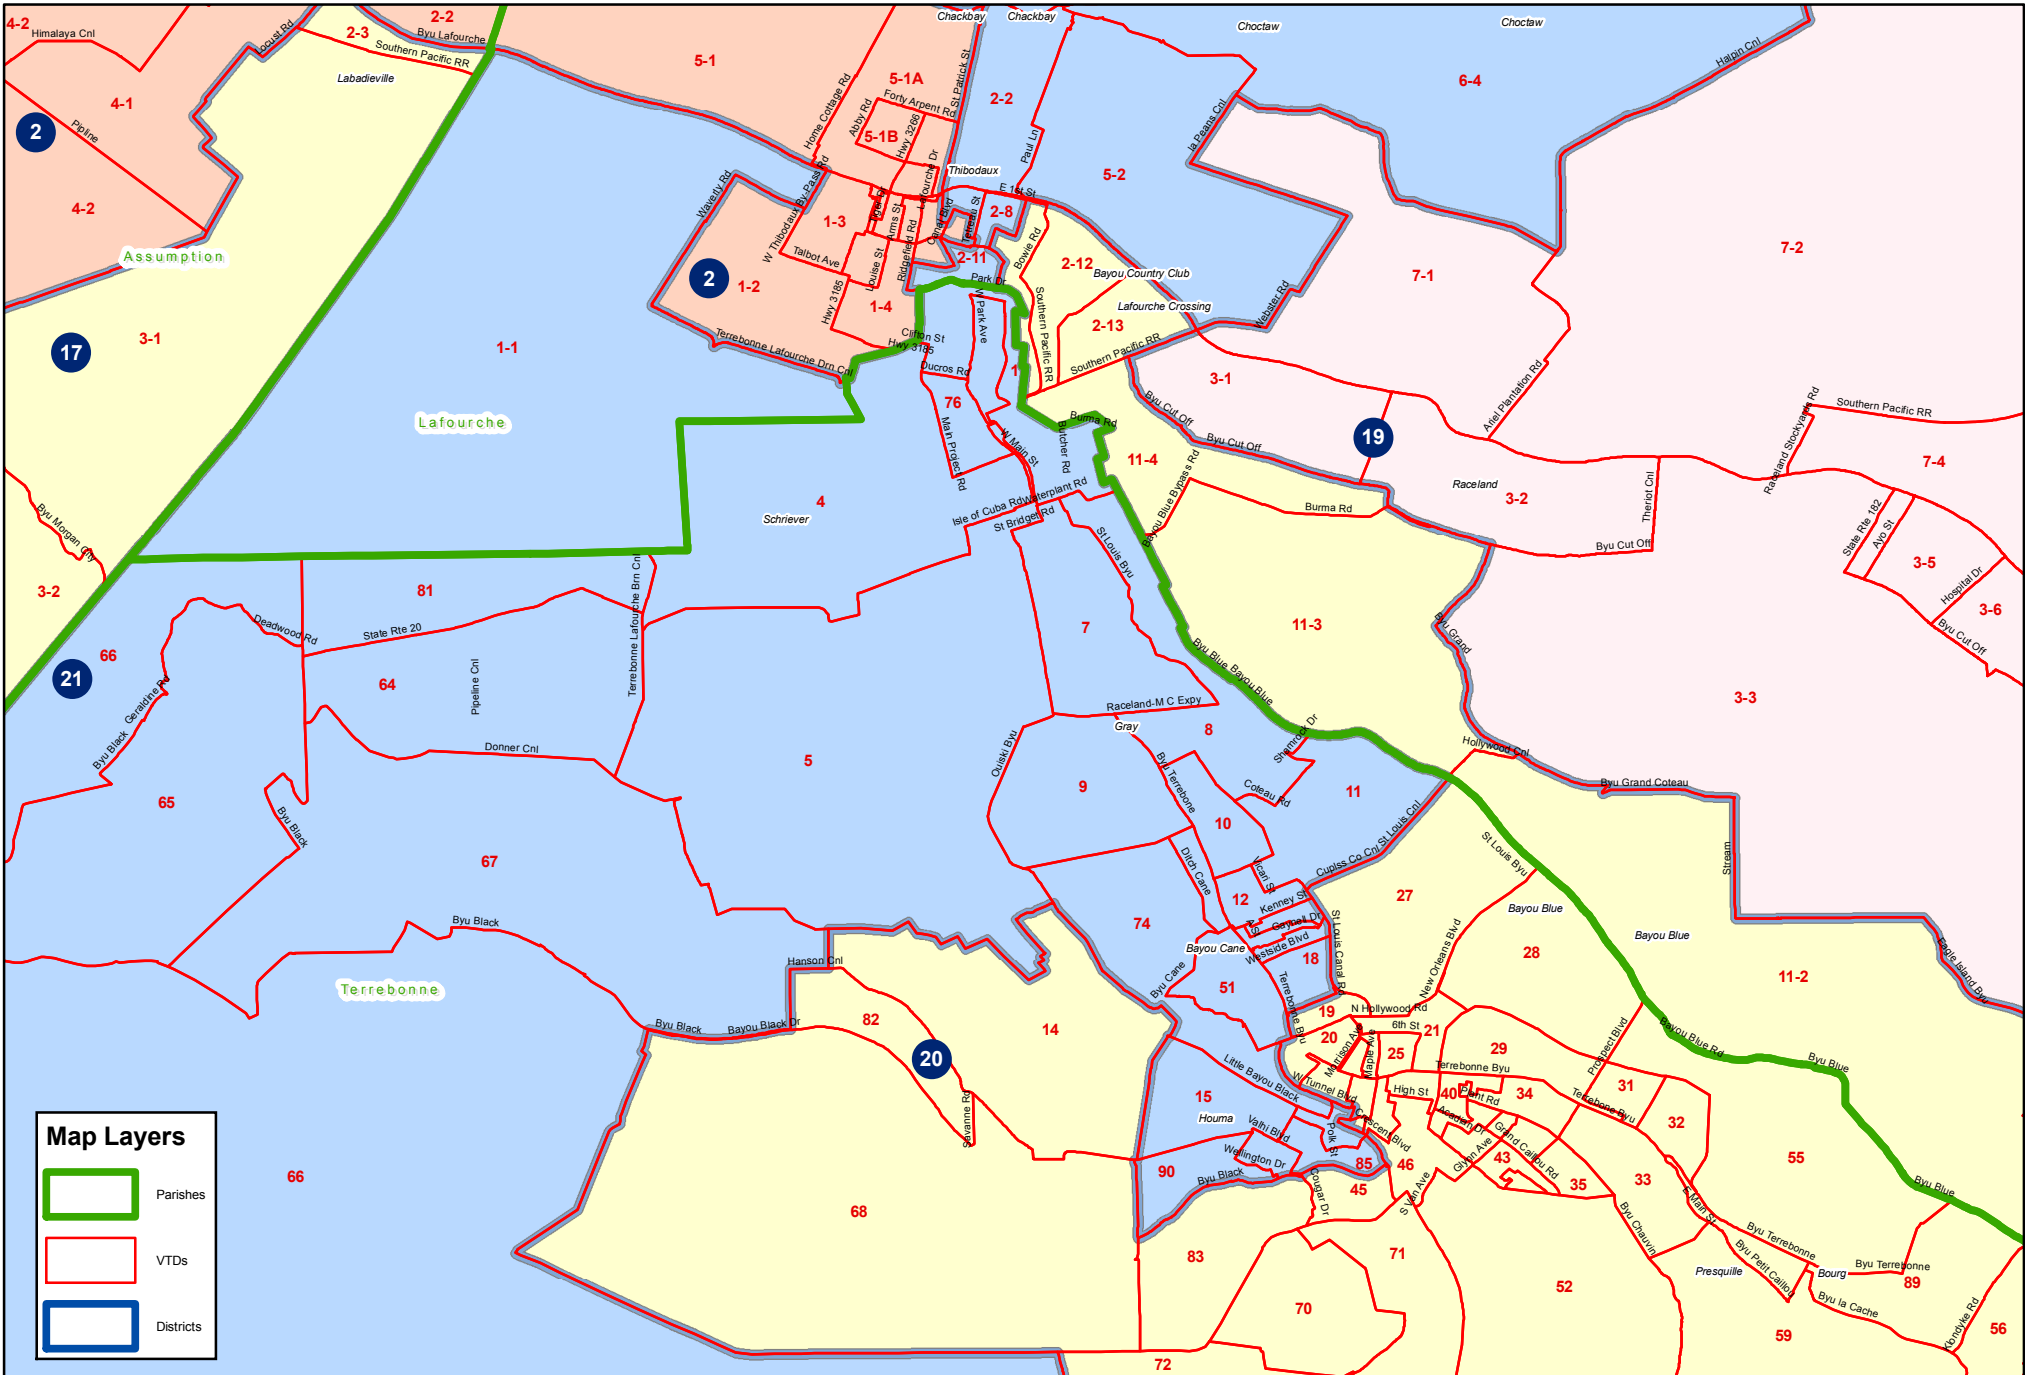

Act 24 2011 1st E.S. (SB 1 Enrolled) Senate District 20 Houma - Thibodaux

Map Layers

- Parishes
- VTDs
- Districts